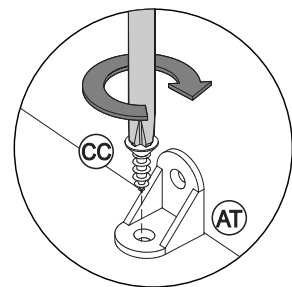

LISTA DE FERRAGENS / LISTA DE MATERIALES / HARDWARE LIST

A		Tampa Adesiva	33
B		Parafuso 4,5 x 50	57
C		Suporte Aéreo	06
D		Capa p/ Suporte Aéreo	06
E		Parafuso 3,5 x 14	80
H		Cavilha 6,0 x 30	82
R		Parafuso 4,0 x 25	21
BO		Parafuso 4,0 x 35	26
Y		Prego 10 x 10	230
AA		Dobradiça	20
BW		Parafuso 3,5 x 25	30
BX		Bisnaga de Cola 12g	02
XX		Puxador 160mm	15
S		5,5 x 50	06
RS		3,5 x 14	18
RT		Bucha Ø8mm	06
CC		Parafuso 3,5 x 12	159
AT		Cantoneira	56
EF		Sapata	10
AE		Fixador de costa	23
SU		Suporte de fixação	01
CA		Corrediça de 350mm	05
CJ		Pistão	02

Utilizar a régua abaixo para medir as ferragens:
medidas em mm

Passo
Paso
Step **20**