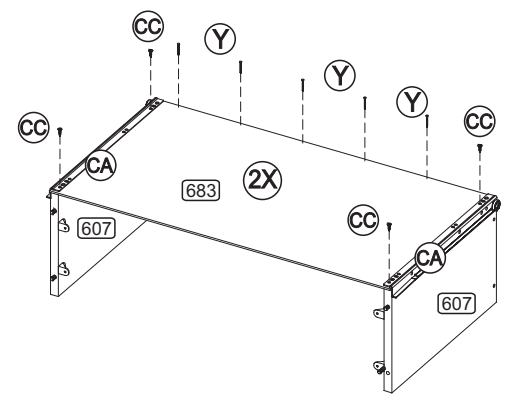

LISTA DE FERRAGENS / LISTA DE MATERIALES / HARDWARE LIST

A		Tampa Adesiva	33
B		Parafuso 4,5 x 50	57
C		Suporte Aéreo	06
D		Capa p/ Suporte Aéreo	06
E		Parafuso 3,5 x 14	80
H		Cavilha 6,0 x 30	82
R		Parafuso 4,0 x 25	21
BO		Parafuso 4,0 x 35	26
Y		Prego 10 x 10	230
AA		Dobradiça	20
BW		Parafuso 3,5 x 25	30
BX		Bisnaga de Cola 12g	02
XX		Puxador 160mm	15
S		5,5 x 50	06
RS		3,5 x 14	18
RT		Bucha Ø8mm	06
CC		Parafuso 3,5 x 12	159
AT		Cantoneira	56
EF		Sapata	10
AE		Fixador de costa	23
SU		Suporte de fixação	01
CA		Corrediça de 350mm	05
CJ		Pistão	02

Utilizar a régua abaixo para medir as ferragens:
medidas em mm

Passo
Paso
Step **20**