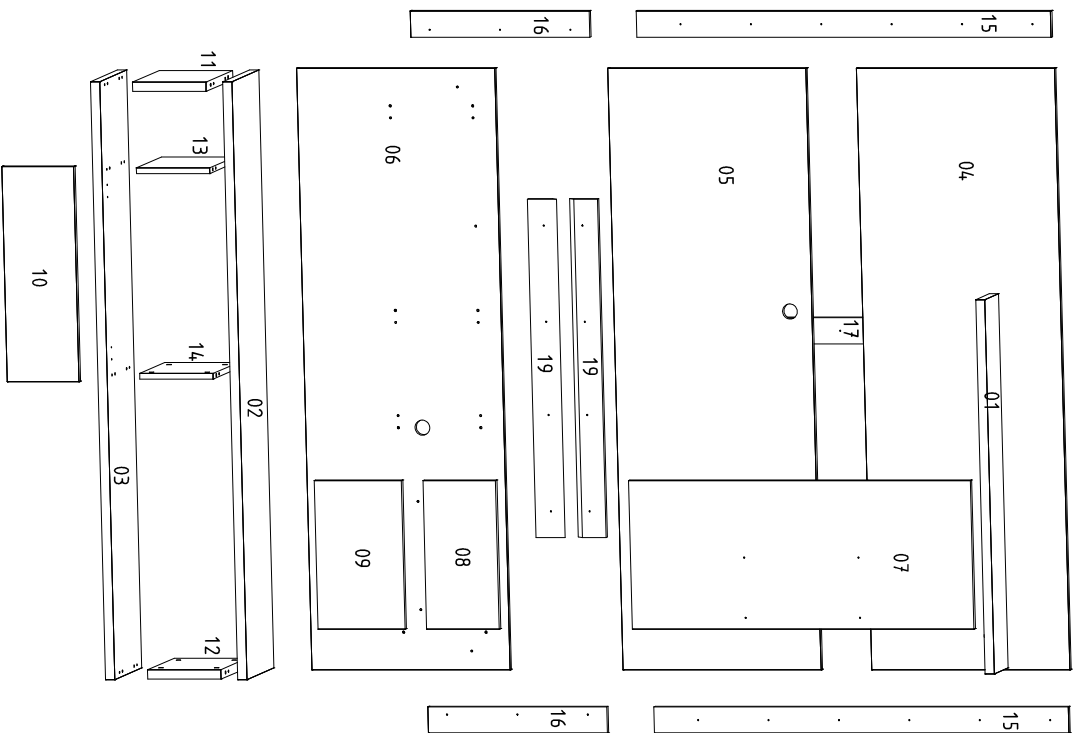

Para pedidos de Assistência Técnica, agrupar a Referência da Peça com o nº da Cor. Ex: 1621A0.001.460 (Prateleira na cor Canela Rústico)