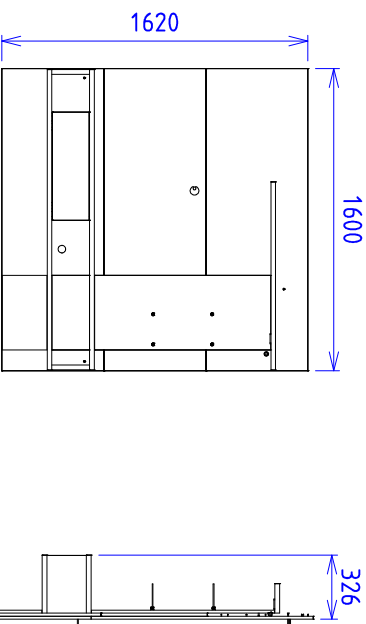

Letra	Ícone	Descrição	Letra	Ícone	Descrição	Letra	Ícone	Descrição	Letra	Ícone	Descrição						
A		Parafuso 3,5 x 14 / Screw 3,5 x 14 / Tornillo 3,5 x 14 - 28	B		Parafuso 4,0 x 25 / Screw 4,0 x 25 / Tornillo 4,0 x 25 - 42	C		Parafuso 5,0 x 60mm / Screw 5,0 x 60mm / Tornillo 5,0 x 60mm - 3	D		Parafuso 5,0 x 70mm / Screw 5,0 x 70mm / Tornillo 5,0 x 70mm - 28	E		Cavilha 6 x 30 / Dowel Pin 6 x 30 / Clavija 6 x 30 - 26			
G		Porca cilíndrica Cylindrical nut / Tuerca cilíndrica - 08	H		Bucha fixação 08 / Fixing Bushing / Bujé de fijación - 10	I		Coligligue / Pegamento - 01	J		Calico 12mm S/lin 12mm Calico 12mm - 02	K		Dobradiga curva 28 mm Impe curve 28 mm Curva de S/lin 28mm - 02			
M		Luminária Luminaire - 01	N		Supporte Vidro Supporte Glass/ Supporte vidrio - 04	O		Prateleira de vidro Glass shelf Repará de vidro - 02	P		Chapa retá 4 furos S/lin 4 holes Placa recta 4 agujero - 04	Q		Cavilha 6 x 20 / Dowel Pin 6 x 20 - 06	L		Passa fio 40mm Pass wire 40mm Pasar cable 40mm - 02